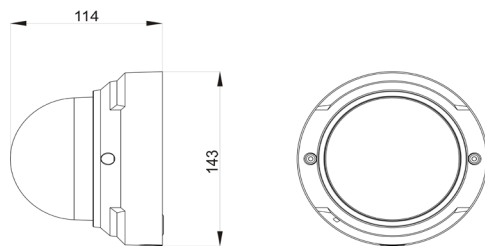

Order Type:

DS-AI6362ZRH

Wireless protocols(-W)	-----	
ONVIF Protocols	PROFILE S	
Remote View	PC	IE 6.0 above
	Mobile Phone	-----
	User Access	Maximum 5 users

Outline Dimension:

General Parameters

Environmental Casing	Aluminum Alloy Housing, Indoor Applicable
Installation	Ceiling Mounted & Wall Mounted
Operating Temperature	-10 °C ~ 50 °C
Operating Humidity	0% -85% RH
Power	DC12V
POE	Support
Power Consumption	<3.5W
Dimension	Φ143xH114mm
Weight	655g