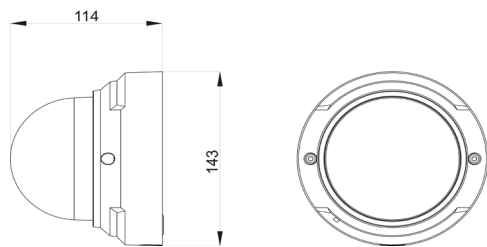

Order Type:

DS-AI6364ZR

Wireless protocols(-W)	-----	
ONVIF Protocols	PROFILE S	
Remote View	PC	IE 6.0 above
	Mobile Phone	-----
	User Access	Maximum 5 users

Outline Dimension:

General Parameters

Environmental Casing	Aluminum Alloy Housing, Indoor Applicable
Installation	Ceiling Mounted & Wall Mounted
Operating Temperature	-10 °C ~ 50 °C
Operating Humidity	0% -85% RH
Power	DC12V
POE	Support
Power Consumption	<3.5W
Dimension	Φ143xH114mm
Weight	655g