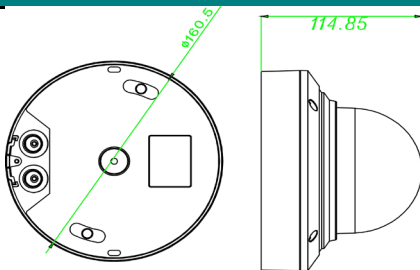

Outline Dimension:

General Parameters

| | |
|-----------------------|---|
| Environmental Casing | Aluminum Alloy Housing, Indoor and Outdoor Applicable |
| Installation | Ceiling Mounted & Wall Mounted |
| Operating Temperature | -10 °C ~ 50 °C |
| Operating Humidity | 0% -85% RH |
| Power | DC12V |
| POE | Support |
| Power Consumption | <3.5W |
| Dimension | 161mm(Φ)x115mm(H) |
| Weight | 965g |