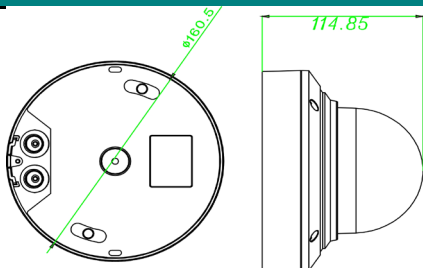

Order Type:

DS-AI6372ZRH

Wireless protocols(-W)	-----	
ONVIF Protocols	PROFILE S	
Remote View	PC	IE 6.0 above
	Mobile Phone	-----
	User Access	Maximum 5 users

Outline Dimension:

General Parameters

Environmental Casing	Aluminum Alloy Housing, Indoor and Outdoor Applicable
Installation	Ceiling Mounted & Wall Mounted
Operating Temperature	-10 °C ~ 50 °C
Operating Humidity	0% -85% RH
Power	DC12V
POE	Support
Power Consumption	<3.5W
Dimension	161mm(Φ)x115mm(H)
Weight	965g